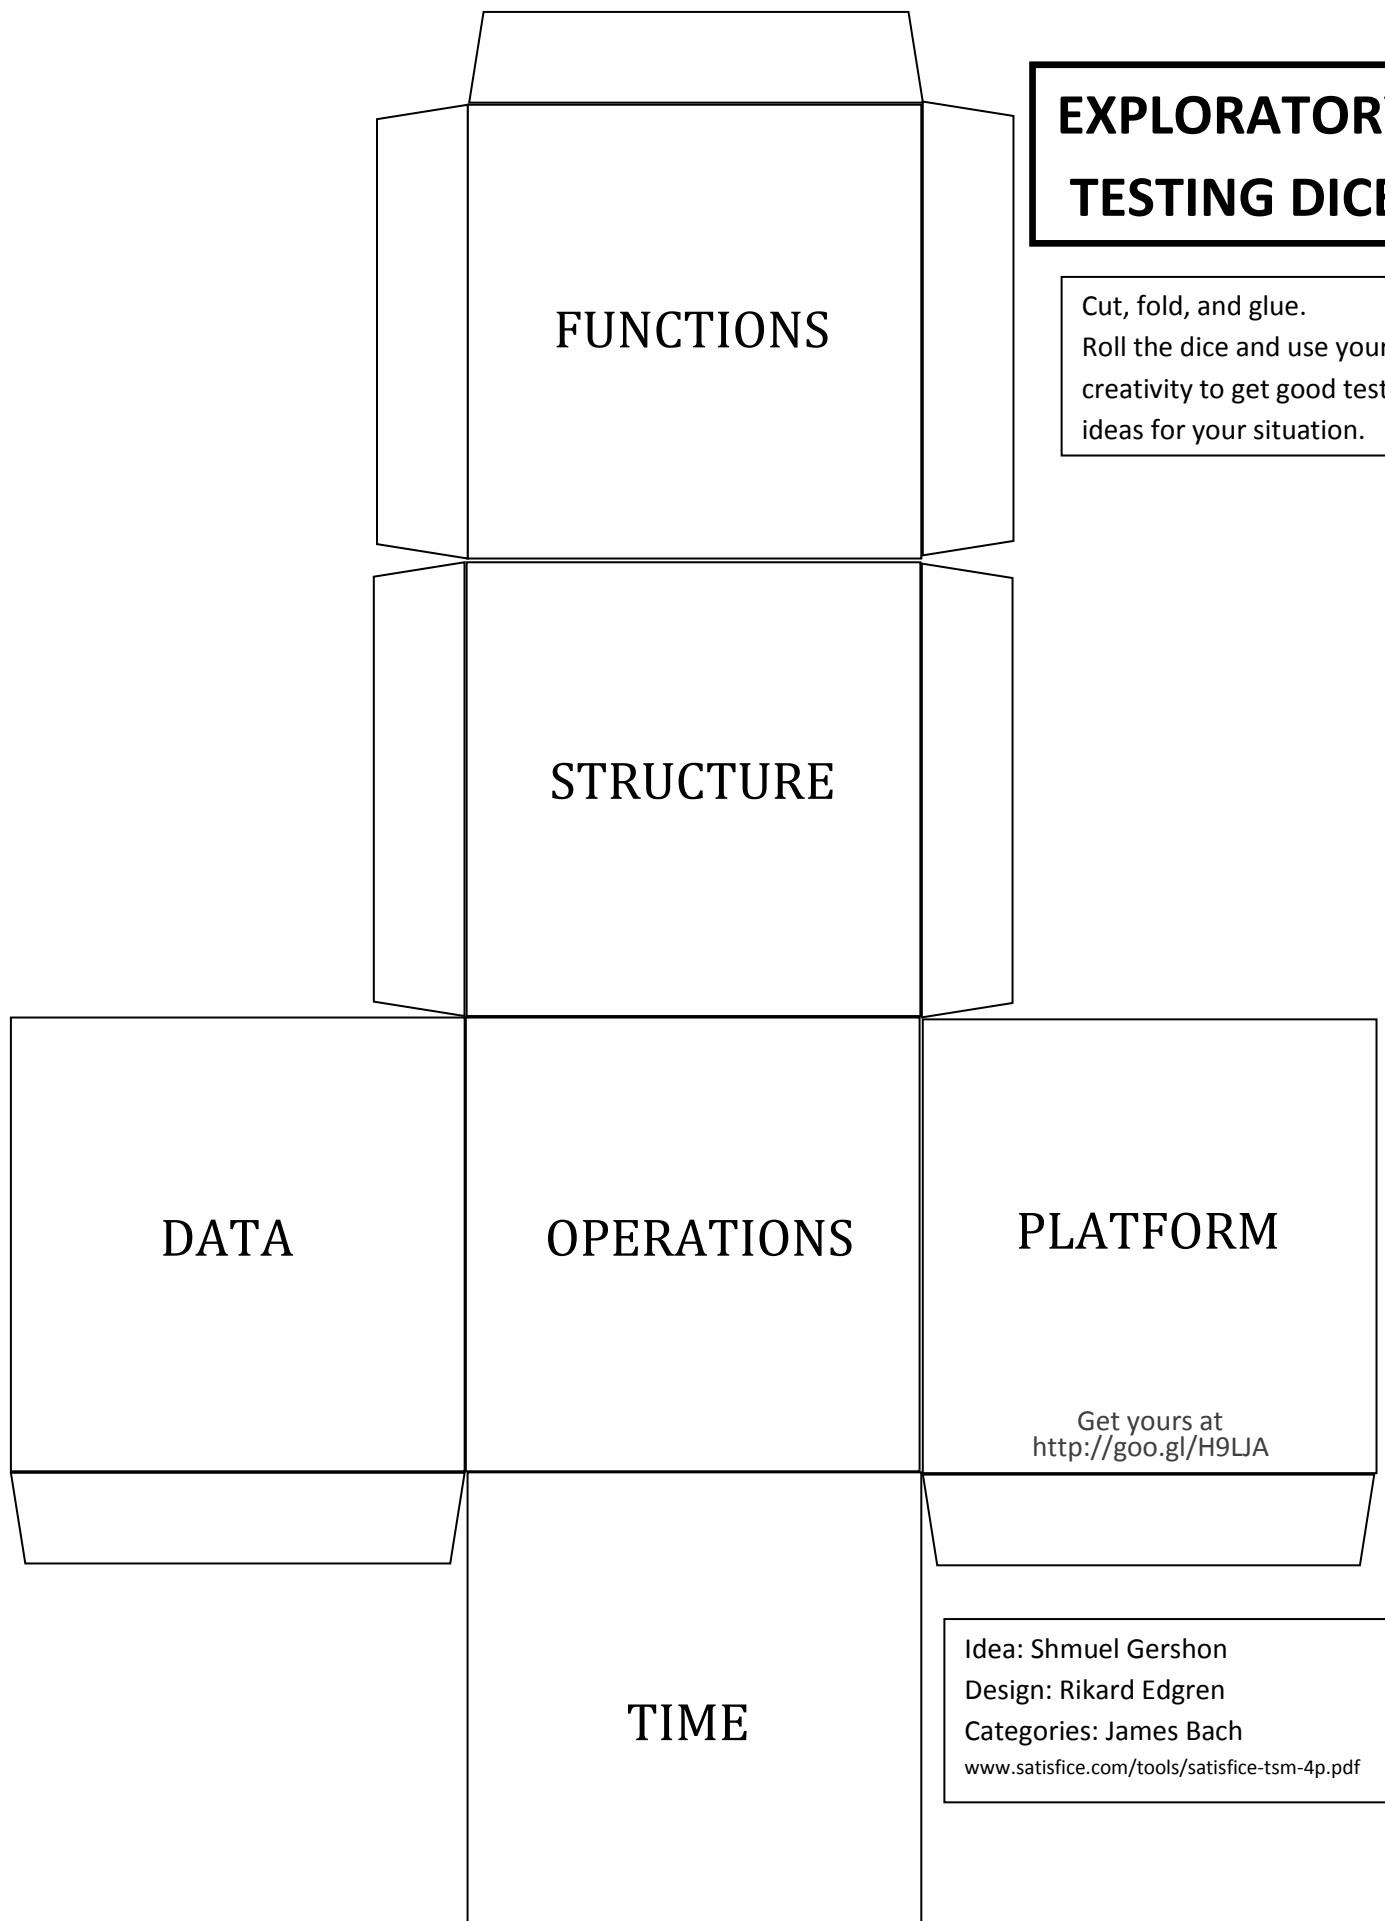

EXPLORATORY TESTING DICE

Cut, fold, and glue.

Roll the dice and use your creativity to get good test ideas for your situation.

RELIABILITY

CAPABILITY

CHARISMA

PERFORMANCE

IT-BILITY

USABILITY

SECURITY

PORTABILITY

COMPATIBILITY

TESTABILITY

Get yours at
<http://goo.gl/H9LJA>

MAINTAINABILITY

SUPPORTABILITY

Idea: Shmuel Gershon
Design: Rikard Edgren
Categories: Edgren/Emilsson/Jansson
http://thetesteye.com/posters/TheTestEye_SoftwareQualityCharacteristics.pdf

EXPLORATORY TESTING DICE

Cut, fold, and glue.
Roll the dice and use your creativity to get good test ideas for your situation.

Idea: Shmuel Gershon
Design: Rikard Edgren
Categories: James Bach
www.satisfice.com/tools/satisfice-tsm-4p.pdf